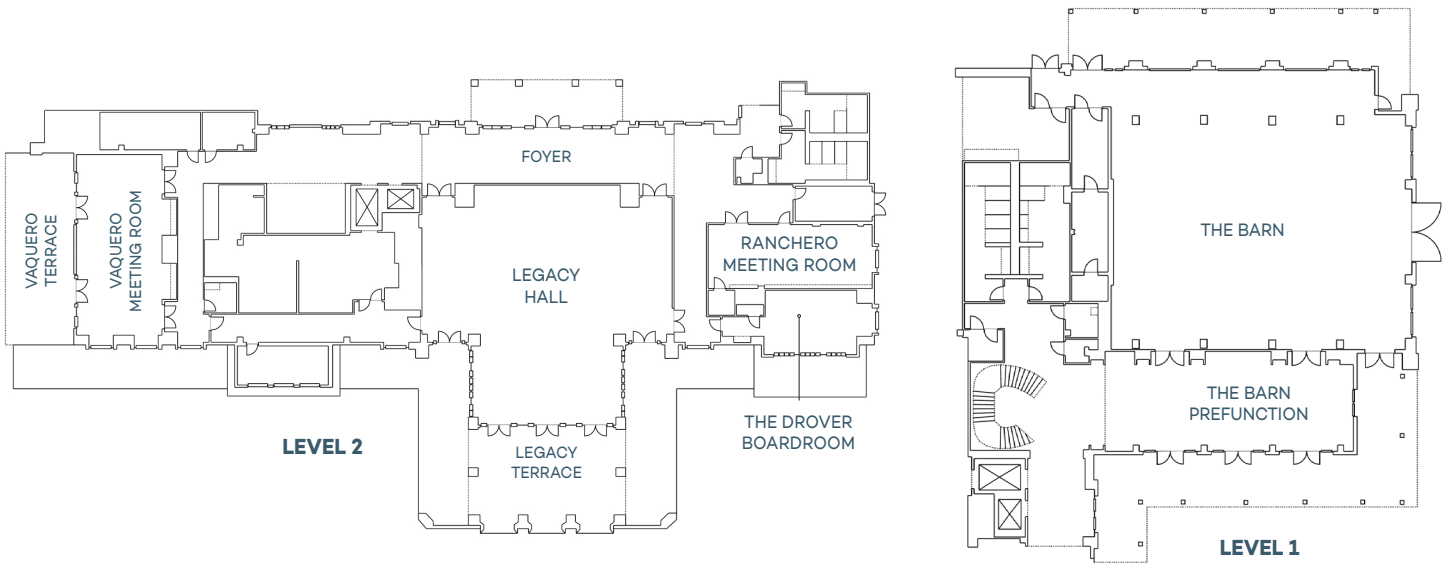

HOTEL DROVER™

FORT WORTH STOCKYARDS

AUTOGRAPH COLLECTION®
HOTELS

A LEGENDARY EXPERIENCE AWAITS

◆ HOTEL DROVER AT A GLANCE ◆

- > LOCATED IN THE HEART OF THE FORT WORTH STOCKYARDS
- > 97 WEST KITCHEN & BAR
- > NEARLY 40,000 SF OF INDOOR AND OUTDOOR MEETING SPACE
- > THE BARN AND ELEGANT LEGACY HALL FOR WEDDINGS, SOCIAL EVENTS, AND GALAS OF ALL KINDS
- > THE BACKYARD AT HOTEL DROVER: POOL, MUSIC STAGE, FIRE PITS, AND LAWN GAMES
- > LIVE PERFORMANCES FROM TEXAS COUNTRY MUSIC ASSOCIATION ARTISTS AT THE BACKYARD UNPLUGGED ON SELECT DAYS OF THE WEEK
- > TWO IN-HOUSE BOUTIQUES: LUCCHESI CUSTOM COLLECTION AND WIDE BRIM
- > WESTERN GLAM LOBBY BAR WITH SPIRITED COCKTAILS
- > MEETING PACKAGES THAT CAN ACCOMMODATE UP TO 250 GUESTS
- > EYE-CATCHING TOUCHPOINTS AND CURATED ART THROUGHOUT
- > INDOOR AND OUTDOOR CHEF'S TABLE EXPERIENCES
- > ENTERTAINMENT, SHOPPING, DRINKS, AND DINING JUST STEPS AWAY IN MULE ALLEY
- > PET-FRIENDLY AND FLEXIBLE FAMILY ROOMS
- > 24-HOUR STATE-OF-THE-ART FITNESS CENTER

Room Type	Width (in Ft.)	Length (in Ft.)	Area (Sq. Ft.)	Banquet	Classroom	Theater	Boardroom	U-Shape	Hollow Square	Reception
-----------	----------------	-----------------	----------------	---------	-----------	---------	-----------	---------	---------------	-----------

HOTEL DROVER	Legacy Hall	62.3	59.5	3,215	175	100	400	30	40	48	300
	Legacy Hall I	31	31.2	1,061	40	40	110	18	20	24	75
	Legacy Hall II	31	31.2	1,061	40	40	110	18	20	24	75
	Legacy Hall III	28.5	37.3	1,092	80	50	180	22	24	28	100
	Legacy Terrace			913							
	The Barn	64	58.5	4,004	250	144	340		50	60	450
	The Barn Prefunction			1,235							
	Vaquero Meeting Room	22.5	47.6	1,073	64	40	110	24	24	28	80
	Vaquero I	22.5	23.1	536	32	20	55	12	12	14	40
	Vaquero II	22.5	23.1	536	32	20	55	12	12	14	40
	Ranchero Meeting Room	40.8	15.11	625	40	24	60	14	14	16	60
	Ranchero I	12.6	15.11	208	10	8	50	4	4		10
	Ranchero II	27.5	15.11	417	30	20	10	10	10	12	50
	The Drover Boardroom	27.2	15.11	458				12			
The Barn Lawn			3,105			250				300	